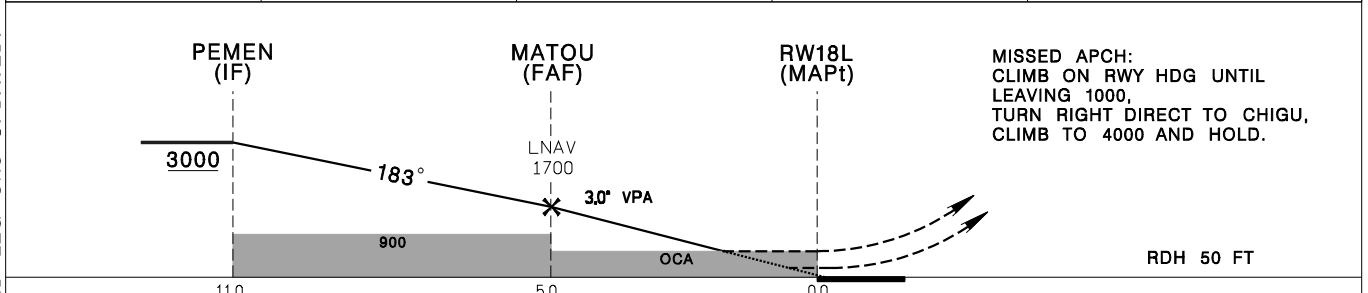

**臺南機場**  
TAINAN AD

RCNN  
RNP RWY18L

KAOHSIUNG APP 124.7 363.8	TAINAN TWR 118.4 236.6 126.18	GROUND 121.6	ATIS NIL	VAR 4° W-2023		
Apt Elev: 64'		Rwy18L THR Elev: 63'	Trans Level: FL130			Trans Alt: 11,000'
BEARINGS ARE MAGNETIC; DISTANCES ARE NAUTICAL MILES; ELEVATIONS, HEIGHTS IN FEET						

5	4	3	2.4	DIST (NM) to THR 18L
MATOU	4	3	2.4	DIST (NM) to Next WPT
1700	1382	1065	880	ADVISORY ALT

MINIMA (OCA IN FT, VIS IN M, OCH IN FT)						
CATEGORY		A	B	C	D	
LNAV/VNAV	STRAIGHT IN	860/3200 797	860/3200 797	860/3200 797	860/3200 797	NOTE 1. CIRCLING NOT AUTHORIZED. 2. BARO-VNAV NOT AUTHORIZED BELOW 0° C. 3. CAUTION OBSTACLES (TREES) UP TO 116FT PENETRATE THE VISUAL SEGMENT SURFACE (VSS).
	STRAIGHT IN (ALS OUT)	860/3600 797	860/3600 797	860/3600 797	860/3600 797	
LNAV	STRAIGHT IN	860/3200 797	860/3200 797	860/3200 797	860/3200 797	
	STRAIGHT IN (ALS OUT)	860/3600 797	860/3600 797	860/3600 797	860/3600 797	