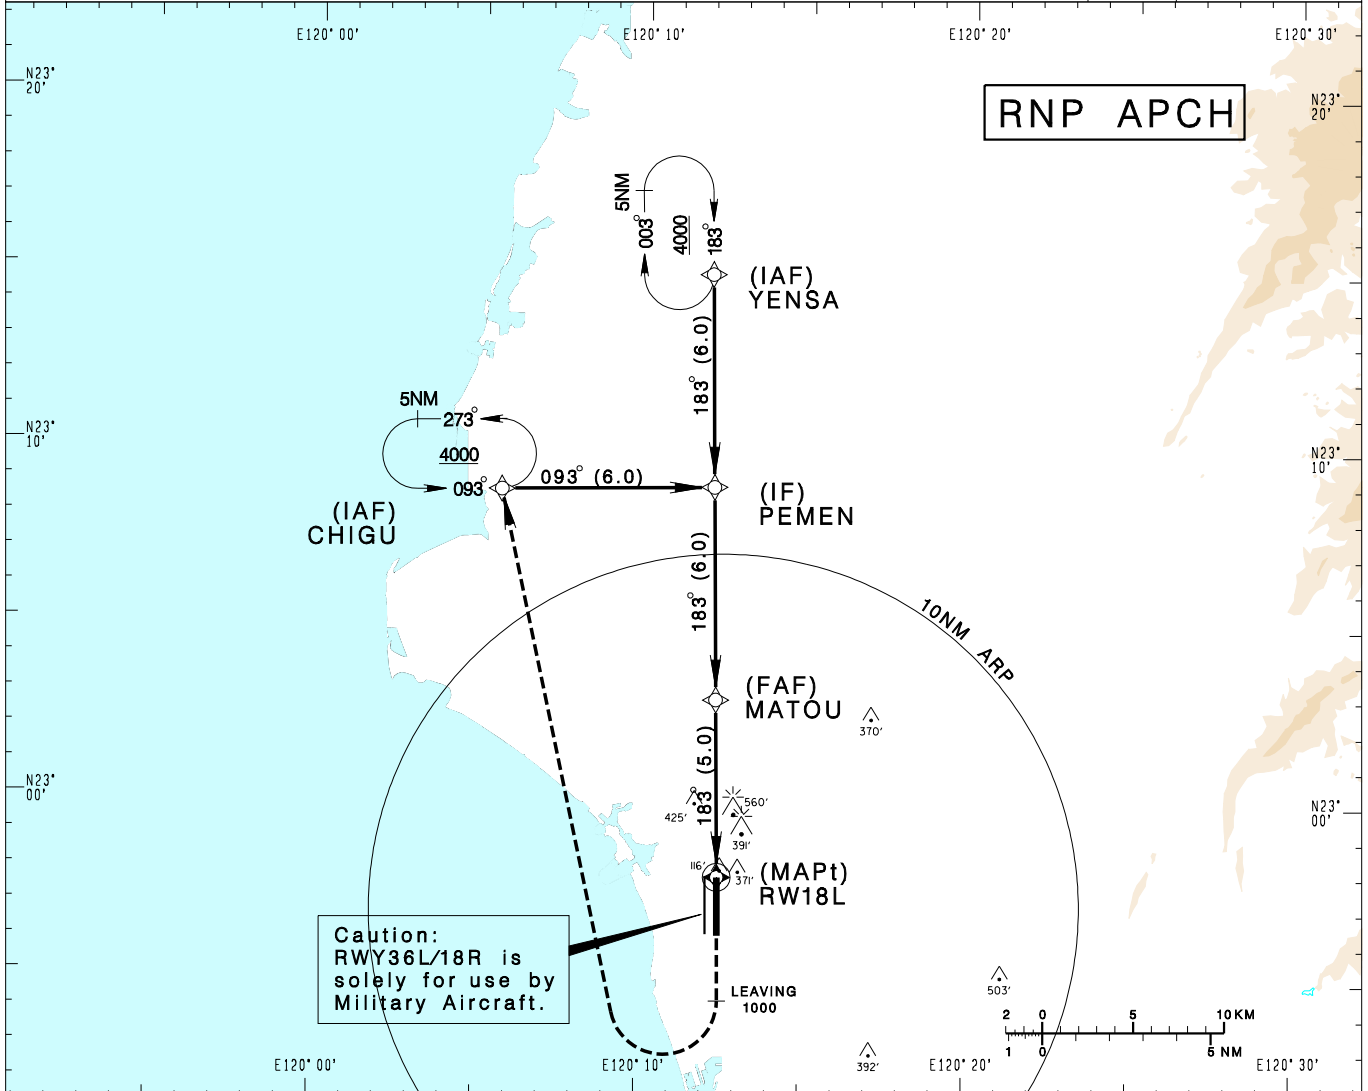

**臺南機場**  
TAINAN AD

RCNN  
RNP RWY18L

KAOHSIUNG APP 124.7 363.8	TAINAN TWR 118.4 236.6 126.18	GROUND 121.6	ATIS NIL	VAR 4° W-2023		
Apt Elev: 64'		Rwy18L THR Elev: 63'	Trans Level: FL130			Trans Alt: 11,000'
BEARINGS ARE MAGNETIC; DISTANCES ARE NAUTICAL MILES; ELEVATIONS, HEIGHTS IN FEET						

5	4	3	2.4	DIST (NM) to THR 18L
MATOU	4	3	2.4	DIST (NM) to Next WPT
1700	1382	1065	880	ADVISORY ALT

MINIMA (OCA IN FT, VIS IN M, OCH IN FT)						
CATEGORY		A	B	C	D	
LNAV/VNAV	STRAIGHT IN	860/3200 797	860/3200 797	860/3200 797	860/3200 797	NOTE 1. CIRCLING NOT AUTHORIZED. 2. BARO-VNAV NOT AUTHORIZED BELOW 0° C. 3. CAUTION OBSTACLES (TREES) UP TO 116FT PENETRATE THE VISUAL SEGMENT SURFACE (VSS).
	STRAIGHT IN (ALS OUT)	860/3600 797	860/3600 797	860/3600 797	860/3600 797	
LNAV	STRAIGHT IN	860/3200 797	860/3200 797	860/3200 797	860/3200 797	
	STRAIGHT IN (ALS OUT)	860/3600 797	860/3600 797	860/3600 797	860/3600 797	